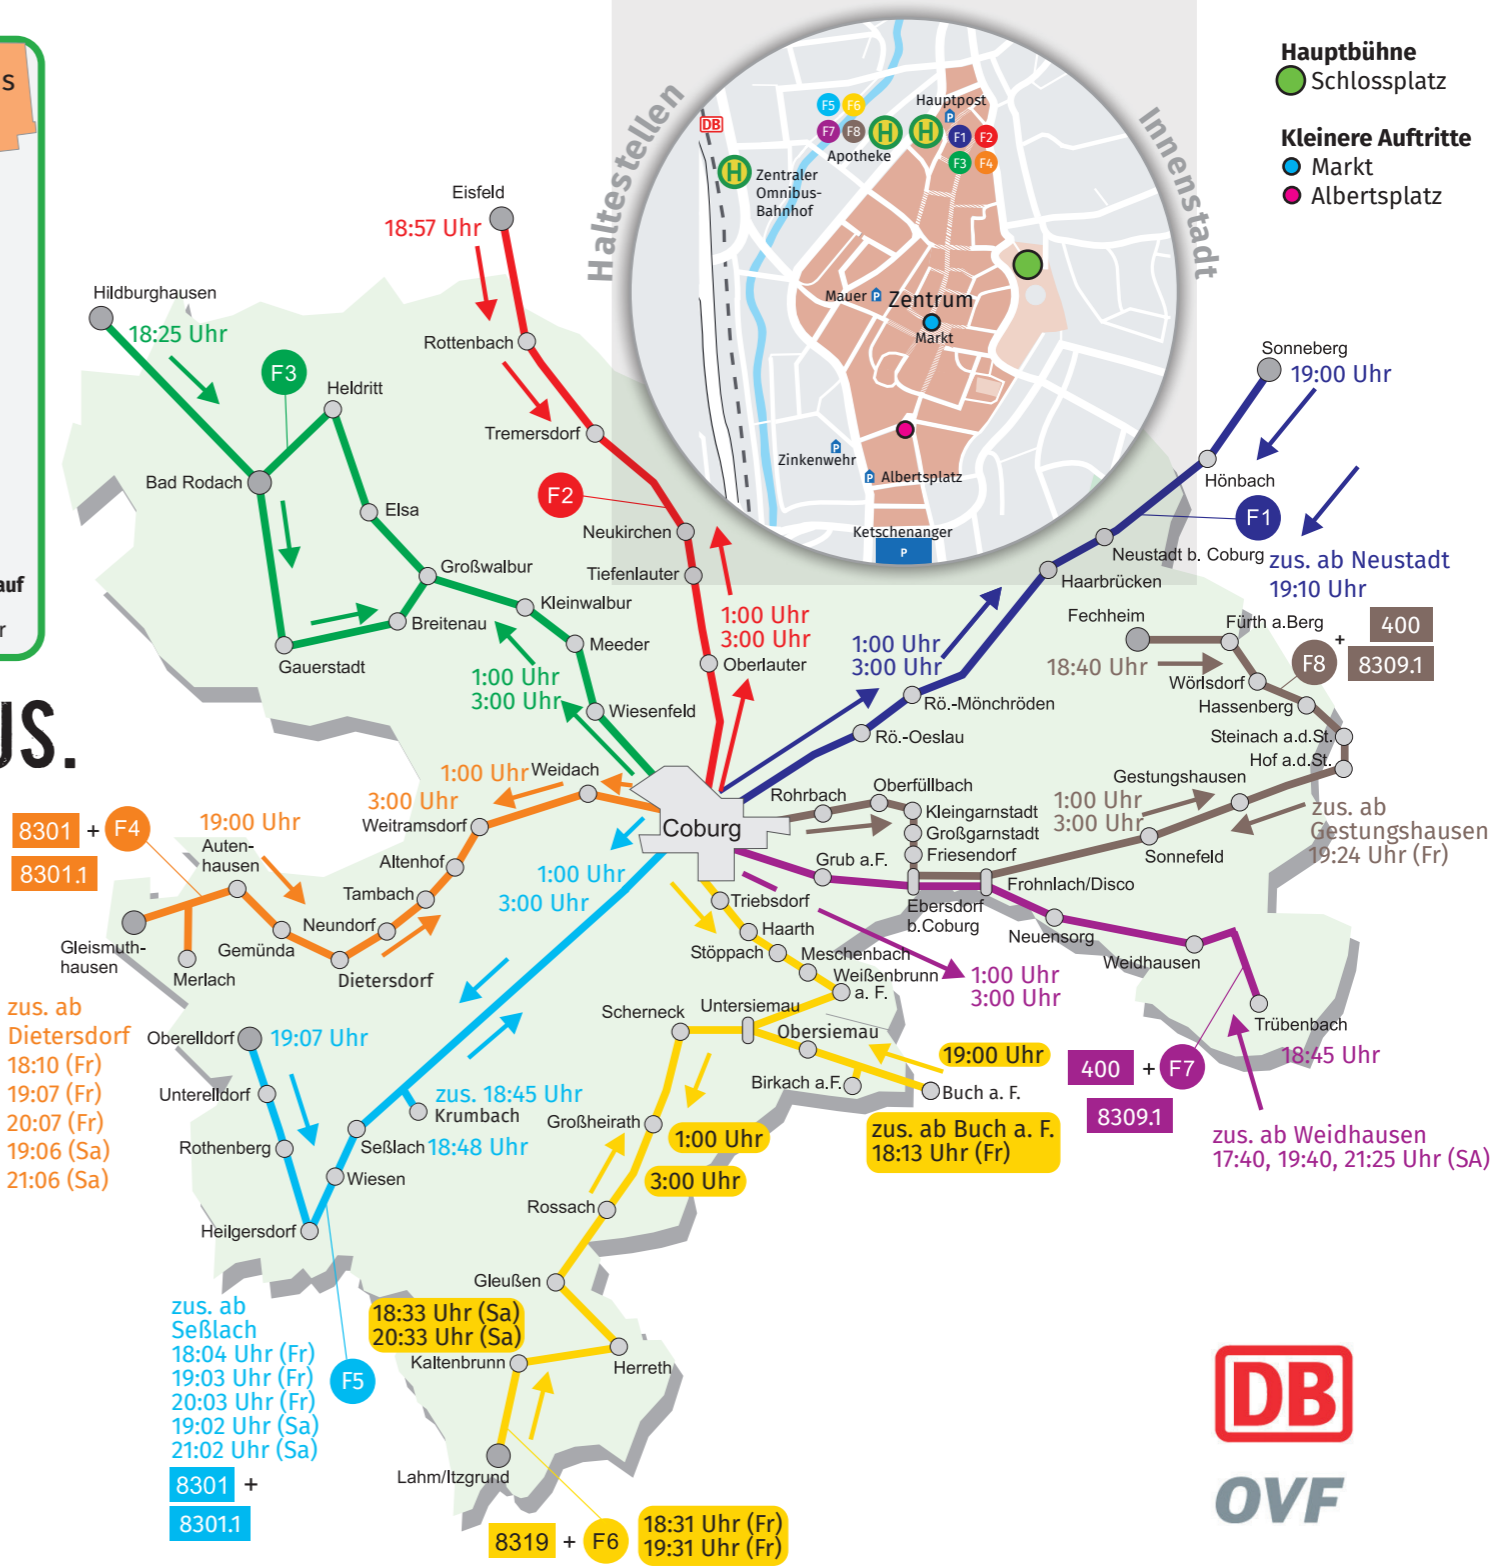

F1 Sonneberg-Neustadt-Rödental-Coburg

Table for bus line F1 showing routes between Sonneberg, Neustadt, Rödental, and Coburg with departure times.

F2 Eisfeld-Lautertal-Coburg

Table for bus line F2 showing routes between Eisfeld, Lautertal, and Coburg with departure times.

F3 Hildburghausen-Bad Rodach-Meeder-Coburg

Table for bus line F3 showing routes between Hildburghausen, Bad Rodach, Meeder, and Coburg with departure times.

F4 Autenhausen-Weitramsdorf-Coburg

Table for bus line F4 showing routes between Autenhausen, Weitramsdorf, and Coburg with departure times.

F7 Weidhausen-Ebersdorf-Coburg

Table for bus line F7 showing routes between Weidhausen, Ebersdorf, and Coburg with departure times.

F8 Steinachtal-Sonnefeld-Großgarnstadt-Coburg

Table for bus line F8 showing routes between Steinachtal, Sonnefeld, and Großgarnstadt to Coburg with departure times.

Außerdem verkehren bei den Samba-Linien F4 und F5 der Rufbus 8301.1, sowie bei F7 und F8 der Rufbus 8309.1.

Die aktuellen Fahrpläne im regionalen Busverkehr können hier heruntergeladen werden: