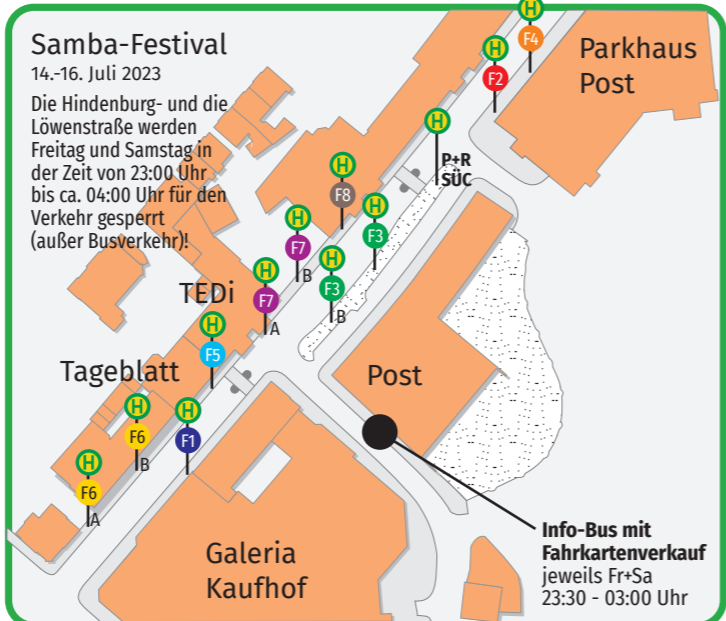

...FAHRE SAMBA MIT MIR...

DER SAMBABUS BRINGT DICH HEIM BIS 3.00 UHR FRÜH

coburgmobil.de

MOBILITÄTSREGION COBURG

HINFAHREN, SUPER SAMBA FEIERN, FÜHRERSCHEIN BEHALTEN UND SICHER NACH HAUSE FÜR NUR EURO 5,-!

coburgmobil.de

contactdesign.de

HIER FÄHRT DEIN BUS.

- F1 Sonneberg-Neustadt-Rödental-Coburg und zurück
- F2 Eisfeld-Lautertal-Coburg und zurück
- A/B F3 Hildburghausen-Bad Rodach-Meeder-Coburg und zurück
- F4 Autenhäuser-Weitramsdorf-Coburg und zurück
- F5 Seßlach-Coburg und zurück
- A/B F6 Itzgrund-Untersiema-Coburg und zurück
- A/B F7 Weidhausen-Ebersdorf-Coburg und zurück
- F8 Steinachtal-Sonnefeld-Großgarnstadt-Coburg und zurück

Ab 18:00 Uhr gilt auf allen Linienfahrten neben dem regulären Tarif auch der Sondertarif Samba (5,- € hin und zurück). Bei allen Sonderfahrten gilt ausschließlich der Sondertarif des Landkreises. Das Deutschlandticket findet in den Samba-Nachtbussen keine Anwendung.